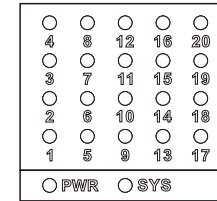

Port1-16:10/100/1000Mbps
 Port17-18:10/100/1000Mbps
 Port19-20:1000Mbps

RESET

Huawei | 16-Port Gigabit Managed Switch

AC IN