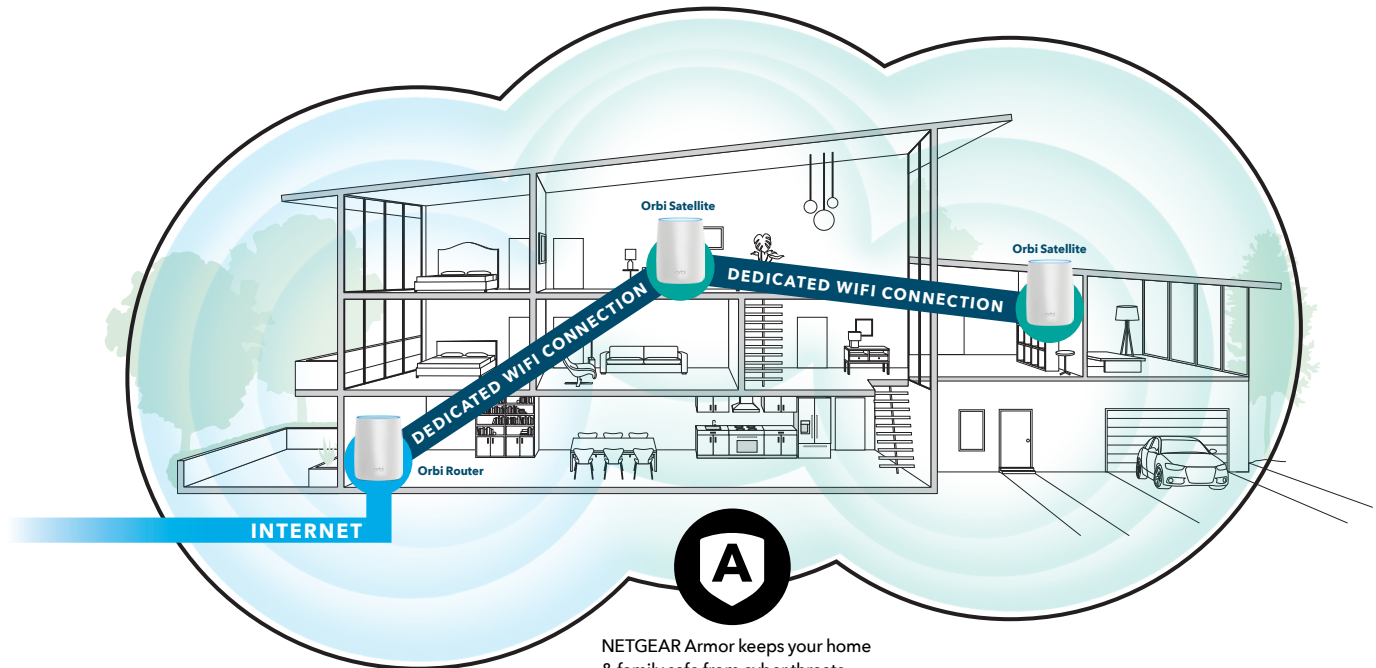

Overview

This Orbi WiFi System comes with an Orbi WiFi Router and two Satellites that deliver unparalleled WiFi coverage. It covers homes up to 7,500 square feet with strong WiFi signals. Innovative Tri-band WiFi helps maximize the Internet speeds available in your home. Includes 1-year of advanced cyber threat protection with NETGEAR Armor™.

One WiFi Network.

Enjoy the convenience of a single WiFi name for your whole home.

Simple & Secure.

Use the Orbi app and NETGEAR Armor to create your secure whole home WiFi in minutes.

House Diagram

7,500 Square Feet of Orbi WiFi Coverage

Orbi Router (RBR50)

Orbi Satellite (RBS50)

Sync
Internet
Gigabit Ethernet ports
Power on/off

Sync
Gigabit Ethernet ports
Power on/off

What's In the Box?

- One (1) Orbi Router (RBR50v2)
- Two (2) Orbi Satellites (RBS50v2)
- One (1) 6.5 ft Ethernet cable
- Three (3) 12V/2.5A power adapters
- Quick start guide